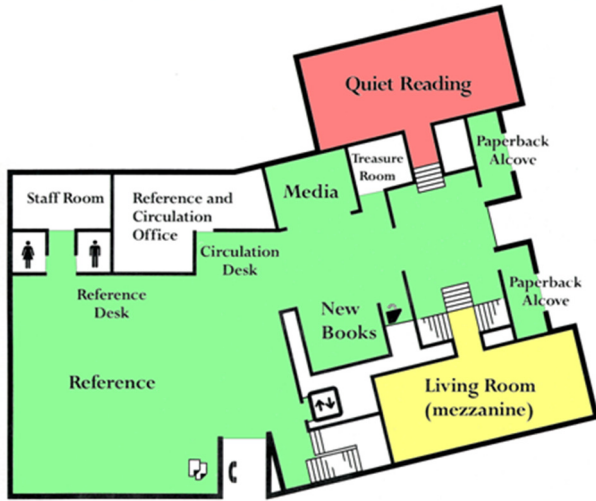

Beebe Library is a place to meet friends, attend programs, work on projects, do research, or browse for great things to read. In order to accommodate everyone's needs, we ask that you be respectful of the atmosphere around you so that others may enjoy the building as well.

**First Floor**

Services and collections on the **First Floor**

- Computers and rest rooms on all floors
- Circulation Desk
- Reference Desk
- New Books
- Magazines & Newspapers
- DVDs
- Audiobooks
- Paperbacks
- Reference Collection
- College & Career Guides
- Wakefield History Materials
- Fax service
- Photocopier

Services and collections on the **Lower Level**

- Computers and rest rooms on all floors
- Youth Services Desk
- Children's Collections
- Young Adult Collections
- Adult Hardcover Fiction
- Large Print Books
- Lecture Hall
- Conference Room
- Program Room
- Photocopier